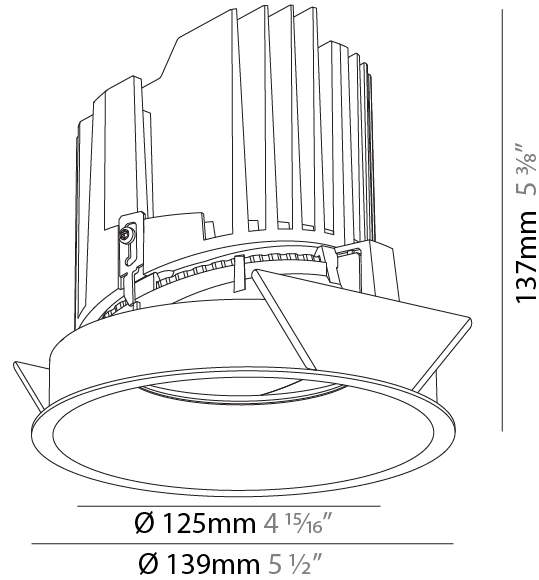

PHYSICAL

Shape: Round
Diameter (mm): 139
Diameter (in): 5 1/2
Height (mm): 137
Height (in): 5 3/8
Ceiling Thickness (mm): 10 / 12.5 / 15
Ceiling Thickness (in): 3/8 or 1/2 or 9/16
Min. Recessing Depth (mm): 150
Min. Recessing Depth (in): 5 7/8
Light Distribution: Adjustable / Downlight
Weight (kg): 0.851
Weight (lbs): 1.88
Fixture Finish: SSR / BKV / CWI / CRY / HAB / UFT / ITA / RUA / FTG / MYG / LOD / PUS / FRO / FUP / KIA / POP / BLS / SPG / MEY / GOH / GUM / CHC / COM / ABZ / JAG / OBR / MOS / ROR
Fixture Material: Aluminum Die Cast
Cut-out Measurements: 130mm / 5 1/8"

ELECTRICAL

Lamp Type: LED (Zhaga Standard)
Input Wattage (W): 13.2 / 16.5
Total Output Wattage (W): 12 / 14
Dimming: Tri-Mode (Non-Dimming and Phase Dimming (120Vac only) and 0-10V Dimming)
Driver Included: No
Driver Location: Recessed Housing
Driver Type: Constant Current - Universal
Driver Class: Class 2
Housing: See components
Input Voltage (V): 120 - 277
Constant Current (MA): 350

LED

Number of LEDs: 1
Color Temperature (°K): 2700 / 3000 / 3500 / 4000
Max. Delivered Lumen (lm): 810 / 900 / 970 / 990
Nominal Lumen (lm): 960 / 1070 / 1156 / 1180
CRI: >90 CRI
Efficiency (%): 0.905
Lamp Life (hrs): 50000

OPTICAL

Reflector°: 10
Adjustability: Rotational 355°; Tilt 10°

RATINGS AND CERTIFICATIONS

Certified By: Certified for North American Standards
IP rating: IP54

130mm 5 1/8"	150mm 5 7/8"	10 | 15mm 3/8" | 9/16"	10°	355°		

A